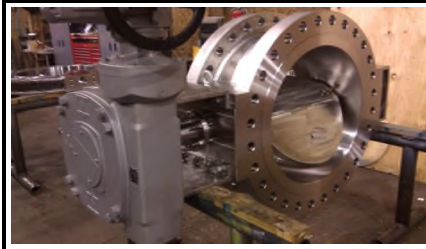

# Control Center Inc. Recent Projects

6000 PSI Globe  
Control Valve

30" Butterfly Valve

High Speed  
Electro-Hydraulic  
Butterfly Valve

High Pressure  
Water Pressure  
Reducer

Pressure Reducing  
Regulator

Electric Operated  
Butterfly Valves

10x8x10 Globe  
Control Valve

Large Dome Loaded  
Regulator

Control Center Inc. offers only high quality controls and valves with excellent customer service.

Contact us today for quotes and info on our product line.

# Control Center Inc. Recent Projects

7ft. High Response  
Electro-Hydraulic  
Butterfly Valve  
Assembly

48" Electro-Hydraulic  
Butterfly Valve

Linear Electro-Hydraulic  
Actuator & Servo Valve  
Assembly

Electro-Hydraulic  
High Pressure  
Ball Valve

Dome Loaded  
Back Pressure  
Regulator

Pneumatically Operated  
Butterfly Valves

Relief Valve

Instrument Valves

Control Center Inc. offers only high quality controls and valves with excellent customer service.