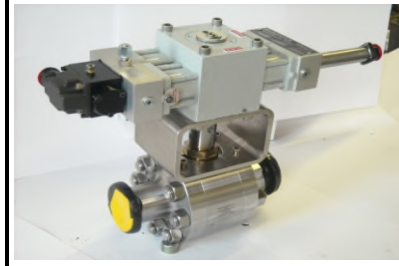

# Control Center Inc. Recent Projects

6000 PSI Globe  
Control Valve

30" Butterfly Valve

High Speed  
Electro-Hydraulic  
Butterfly Valve

High Pressure  
Water Pressure  
Reducer

Pressure Reducing  
Regulator

# Control Center Inc. Recent Projects

7ft. High Response  
Electro-Hydraulic  
Butterfly Valve  
Assembly

48" Electro-Hydraulic  
Butterfly Valve

Linear Electro-Hydraulic  
Actuator & Servo Valve  
Assembly

Electro-Hydraulic  
High Pressure  
Ball Valve

Dome Loaded  
Back Pressure  
Regulator

Pneumatically Operated  
Butterfly Valves

Relief Valve

Instrument Valves

Control Center Inc. offers only high quality controls and valves with excellent customer service.