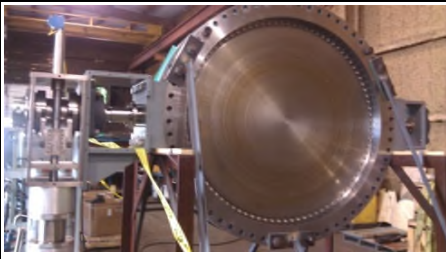

# Control Center Inc. Recent Projects

6000 PSI Globe  
Control Valve

30" Butterfly Valve

High Speed  
Electro-Hydraulic  
Butterfly Valve

High Pressure  
Water Pressure  
Reducer

Pressure Reducing  
Regulator

Electric Operated  
Butterfly Valves

10x8x10 Globe  
Control Valve

Large Dome Loaded  
Regulator

Control Center Inc. offers only high quality controls and valves with excellent customer service.

Contact us today for quotes and info on our product line.

# Control Center Inc. Recent Projects

7ft. High Response  
Electro-Hydraulic  
Butterfly Valve  
Assembly

48" Electro-Hydraulic  
Butterfly Valve

Linear Electro-Hydraulic  
Actuator & Servo Valve  
Assembly

Electro-Hydraulic  
High Pressure  
Ball Valve

Dome Loaded  
Back Pressure  
Regulator

Pneumatically Operated  
Butterfly Valves

Relief Valve

Instrument Valves

Control Center Inc. offers only high quality controls and valves with excellent customer service.